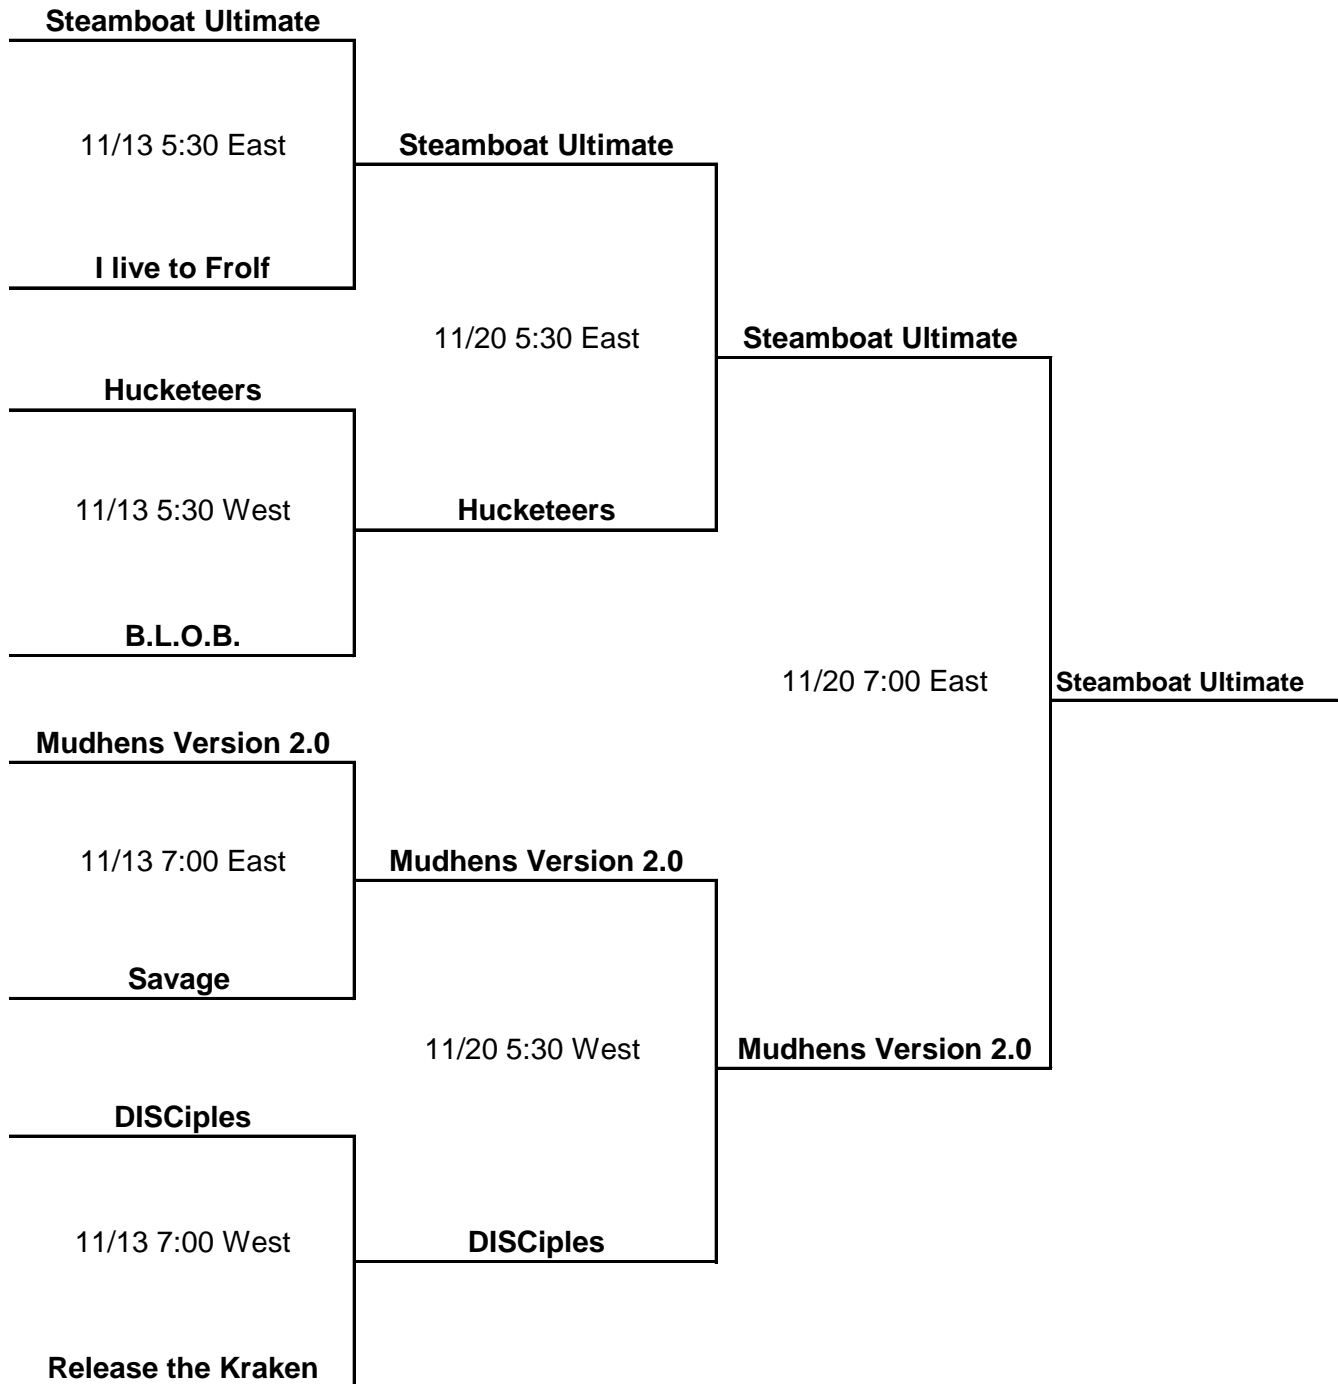

Ultimate Frisbee

2011 Tournament

UPDATED PLAYOFF BRACKETS WILL BE EMAILED TO TEAM CAPTAINS THE DAY AFTER THE LAST REGULAR SEASON GAME. BRACKETS WILL ALSO BE POSTED IN THE REC CENTER LOBBY AND ON THE LEAGUE WEBSITE.
